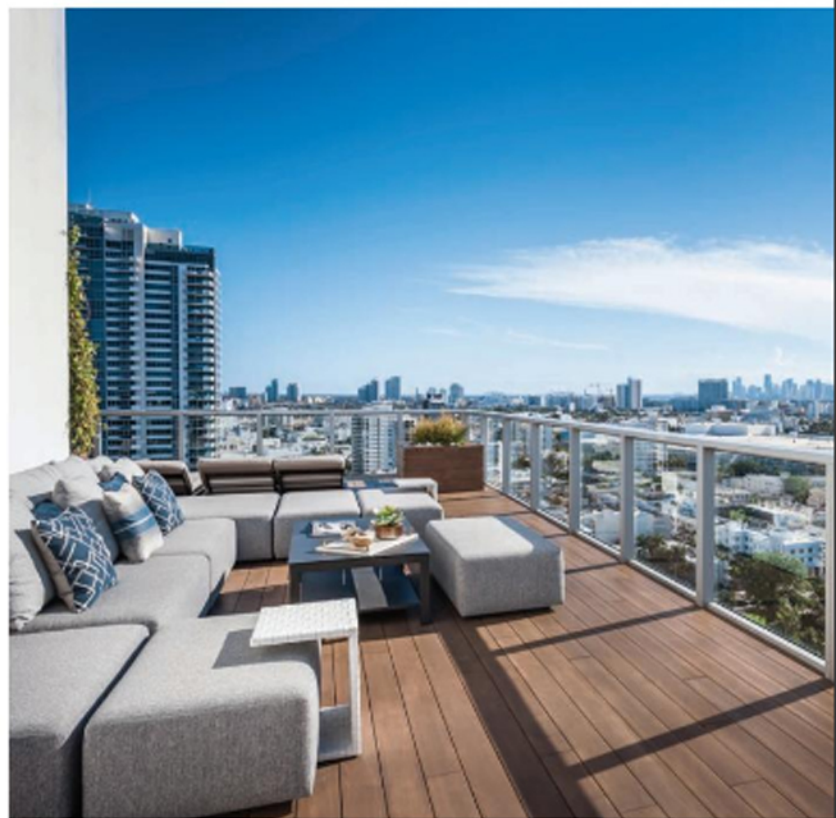

The private rooftop terrace is an entertainer's dream come true. Back on top of the world, family and friends gather once again to enjoy a lively poolside party or an intimate rooftop soiree.

AREA: The rooftop terrace overlooks a private plunge pool, barbecue, and a bar and lounge area on the balcony — all partially covered by an oversized trellis. Woven-rope furnishings from Couture Jardin offer a nautical flavor.